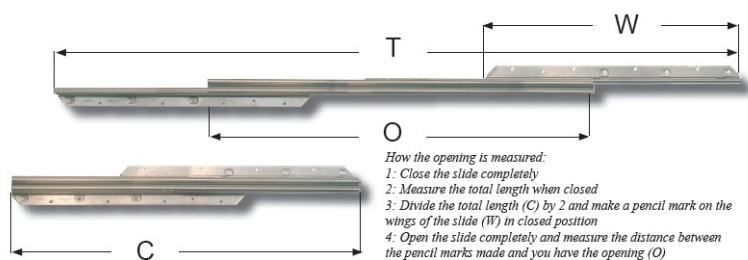

PRODUCT SHEET

Description:

Table Extension Split "S" 850mm Opening, Zinc Plated, Closed Length: 560mm, Wing Size: 550mm, Total Length When Open.: 1420mm, 48mm Profile, Load Capacity:90 Kg

Item number:

24.01.019-0

Units	Box	Carton	HS Code	Barcode
Pair	1	4	8302420090	
5704866086660				

* Illustration only for measurement use

In mm	Model Split Steel - Zinc Plated				
	530	640	850	950	1050
Opening (O)	530	640	850	950	1050
Closed Length (C)	400	450	560	660	740
Total Length (T)	850	1090	1420	1620	1860
Wing Size (W)	350	370	550	550	650
Slide Width (A)	70	70	72	72	72
Slide Height (B)	40	40	47	47	47
Wing Width (X)	22	22	22	22	22
Load Capacity	60 kg.	60 kg.	90 kg.	90 kg.	90 kg.
Item No.:	24.01.005	24.01.013	24.01.019	24.01.029	24.01.042