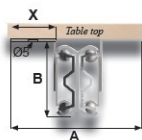

PRODUCT SHEET

Description:

Table Extension Split "S" 850mm Opening, Zinc Plated, Closed Length: 560mm, Wing Size: 550mm, Total Length When Open.: 1420mm, 48mm Profile, Load Capacity:90 Kg

Item number:

24.01.019-0

Units	Box	Carton	HS Code	Barcode
Pair	1	4	8302420090	
5704866086660				

* Illustration only for measurement use

In mm	Model Split Steel - Zinc Plated				
	530	640	850	950	1050
Opening (O)	530	640	850	950	1050
Closed Length (C)	400	450	560	660	740
Total Length (T)	850	1090	1420	1620	1860
Wing Size (W)	350	370	550	550	650
Slide Width (A)	70	70	72	72	72
Slide Height (B)	40	40	47	47	47
Wing Width (X)	22	22	22	22	22
Load Capacity	60 kg.	60 kg.	90 kg.	90 kg.	90 kg.
Item No.:	24.01.005	24.01.013	24.01.019	24.01.029	24.01.042